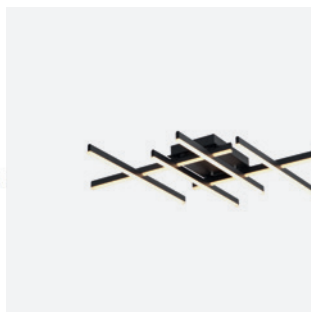

LD3219-50W

LED 50W Colores
L835mm x P610mm x H100mm