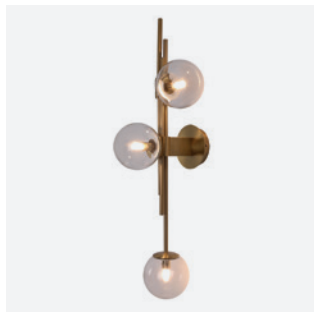

LD7383-GO-TR

G9 3 x Max. 5W Colores ■
D250mm x H550mm