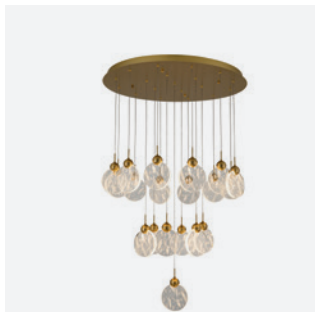

LD321319L-GO

LED 57W Colores
D800mm x H1100mm