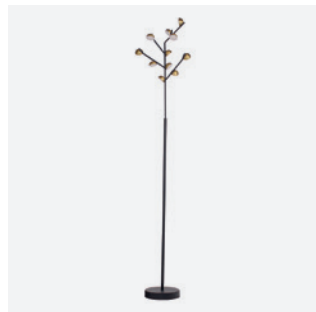

LÁMPARAS DECORATIVAS

LD3059-BKCP

LED 36W Colores 
L1020mm x W120mm x H1800mm

LD3058-BKCP

LED 100W Colores 
D850mm x W850mm x H350mm x
A1200mm

LD1015-BKCP

LED 33W Colores 
D350mm x A1650mm

LD1014-BKCP