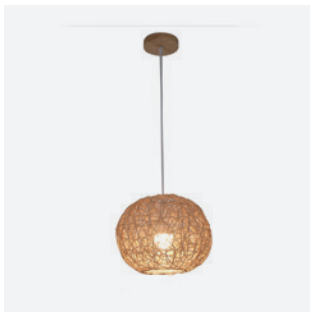

LD3199WO-SP-1L

E27 Max. 60W Colores ■
D300mm x A300mm x H1200mm