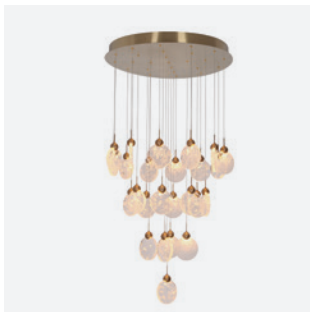

LD321125L-GO

LED 75W Colores
D800mm x H2000mm