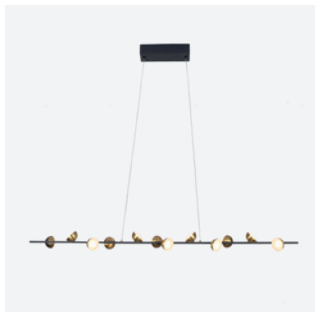

LÁMPARAS DECORATIVAS

LD3059-BKCP

LED 36W Colores 
L1020mm x W120mm x H1800mm

LD3058-BKCP

LED 100W Colores 
D850mm x W850mm x H350mm x
A1200mm

LD1015-BKCP

LED 33W Colores 
D350mm x A1650mm

LD1014-BKCP