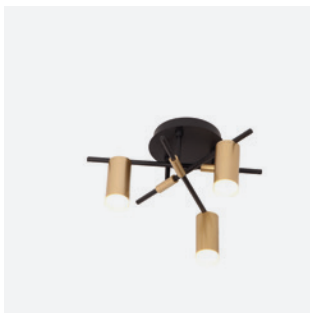

LD32203L-BKGO

GU10 3 x Max. 5W Colores
D450mm x H230mm