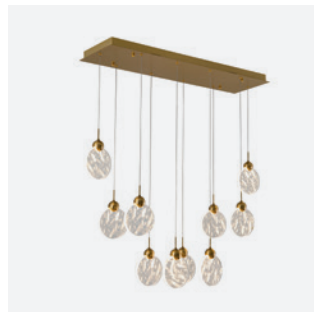

LD321210L-GO

LED 30W Colores
L1000mm x A260mm