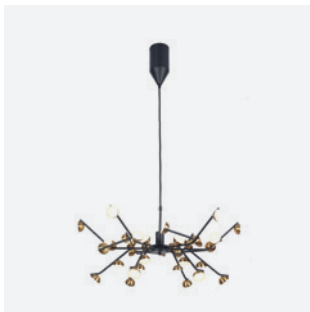

LD321536W-BKGO

LED 36W Colores 
L985mm X P325mm X H1500mm

LD321545W-BKGO

LED 45W Colores 
D600mm X H300mm

LD3215M-12W

LED 12W Colores 
D317mm x H538mm

LD322447W-GO

LED 47W Colores 
D980mm x H1100mm

LD322468W-GO

LED 68W Colores 
D1380mm x H1240mm

LD3219-40W

LED 40W Colores 
L770mm x P610mm x H100mm

LD3219-50W

LED 50W Colores 
L835mm x P610mm x H100mm

LD3219202W-BK

LED 202W Colores 
D1210mm x H1500mm

LÁMPARAS DECORATIVAS

LD3059-BKCP

LED 36W Colores 
L1020mm x W120mm x H1800mm

LD3058-BKCP

LED 100W Colores 
D850mm x W850mm x H350mm x
A1200mm

LD1015-BKCP

LED 33W Colores 
D350mm x A1650mm

LD1014-BKCP