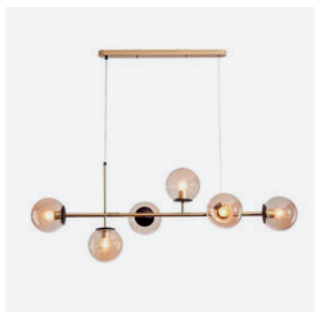

LD3124-6L

E27 6 x Max. 40W Colores ■■
L1180mm x P420mm x A1420mm