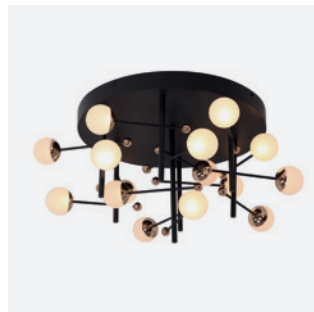

LD321545W-BKGO

LED 45W Colores
D600mm X H300mm