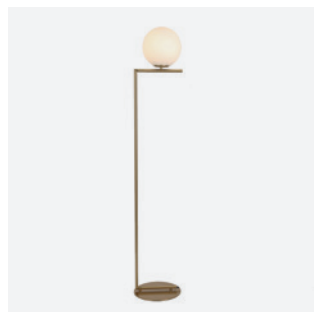

LD1013-E27-GO

E27 Max. 60W Colores ■
D260mm x A1420mm

LÁMPARAS DECORATIVAS

LD3229

LED 36W Colores 
D400mm x A1200mm

LD3231-GO

LED 80W Colores 
D(400+600)mm x A1200mm

LD3141-8L