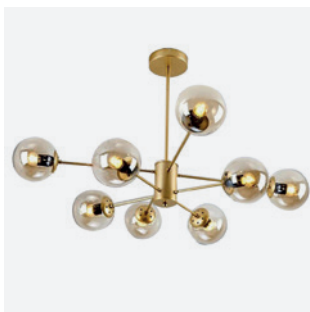

LD3239-GO-OP

G9 3 x Max. 5W Colores ■
D250mm x H1200mm

LD3242-SP-2L-GO

G9 2 x Max. 40W Colores ■
D300mm x A1200mm

LD3124-6L

E27 6 x Max. 40W Colores ■■
L1180mm x P420mm x A1420mm

LD3074

E27 8 x Max. 40W Colores ■■
D750mm x H730mm

LD1013-E27-GO

E27 Max. 60W Colores ■
D260mm x A1420mm

LÁMPARAS DECORATIVAS

LD3229

LED 36W Colores 
D400mm x A1200mm

LD3231-GO

LED 80W Colores 
D(400+600)mm x A1200mm

LD3141-8L