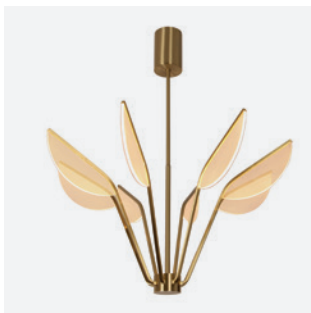

LD321536W-BKGO

LED 36W Colores 
L985mm X P325mm X H1500mm

LD321545W-BKGO

LED 45W Colores 
D600mm X H300mm

LD3215M-12W

LED 12W Colores 
D317mm x H538mm

LD322447W-GO

LED 47W Colores 
D980mm x H1100mm